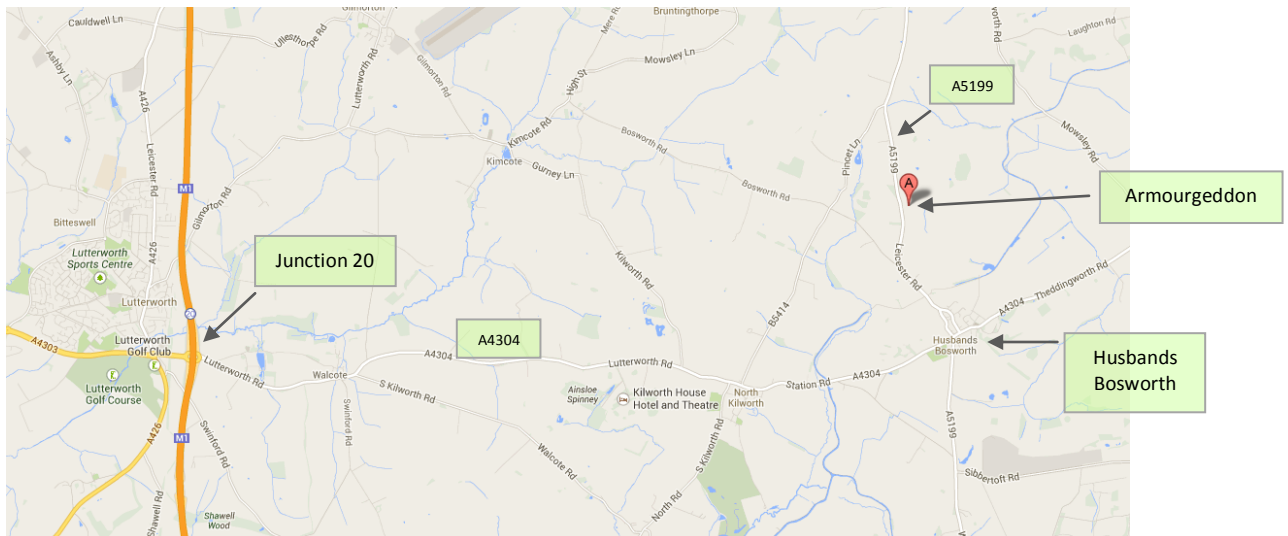

## Tank Driving Directions

### Armourgeddon

From Birmingham and Coventry use M6 south / From Leicester and Nottingham use M1 south / From Northampton use M1 north

Exit M1 at junction 20 heading east onto A4304 (signposted for Market Harborough)

Follow brown signposts for Armourgeddon when you reach Husbands Bosworth (left onto A5199)

Follow for 1 mile – Armourgeddon on your right

**Southfields Farm, Husbands Bosworth, Lutterworth, Leicestershire, LE17 6NW**