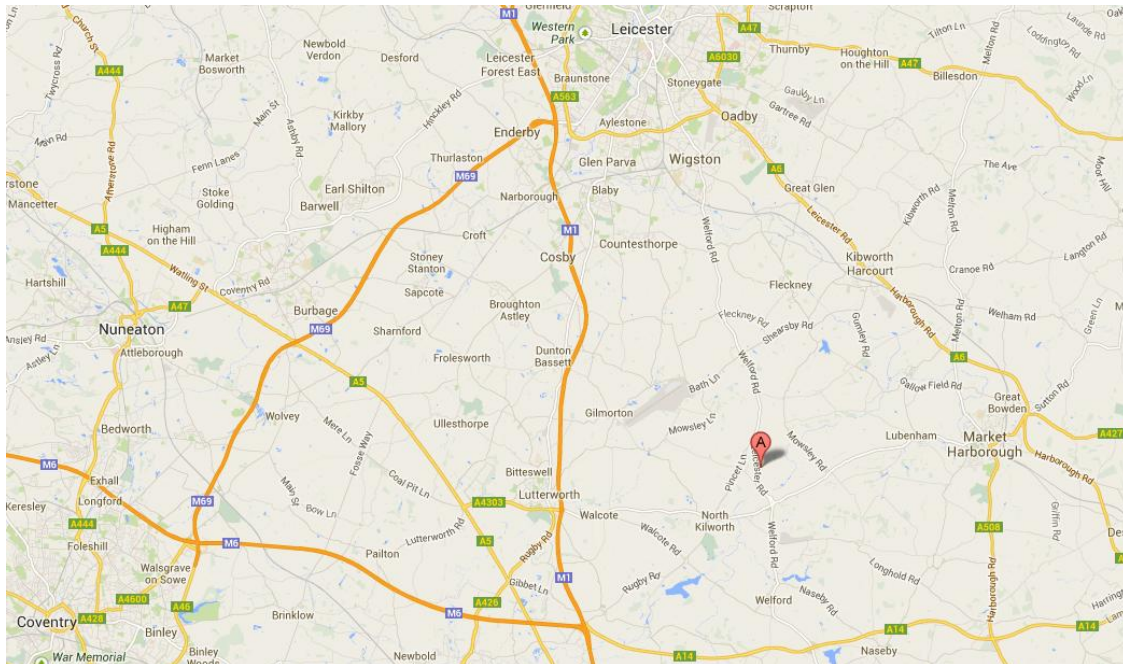

## Tank Driving Directions

### Armourgeddon

From Birmingham and Coventry use M6 south / From Leicester and Nottingham use M1 south / From Northampton use M1 north

Exit M1 at junction 20 heading east onto A4304 (signposted for Market Harborough)

Follow brown signposts for Armourgeddon when you reach Husbands Bosworth (left onto A5199)

Follow for 1 mile – Armourgeddon on your right

**Southfields Farm, Husbands Bosworth, Lutterworth, Leicestershire, LE17 6NW**