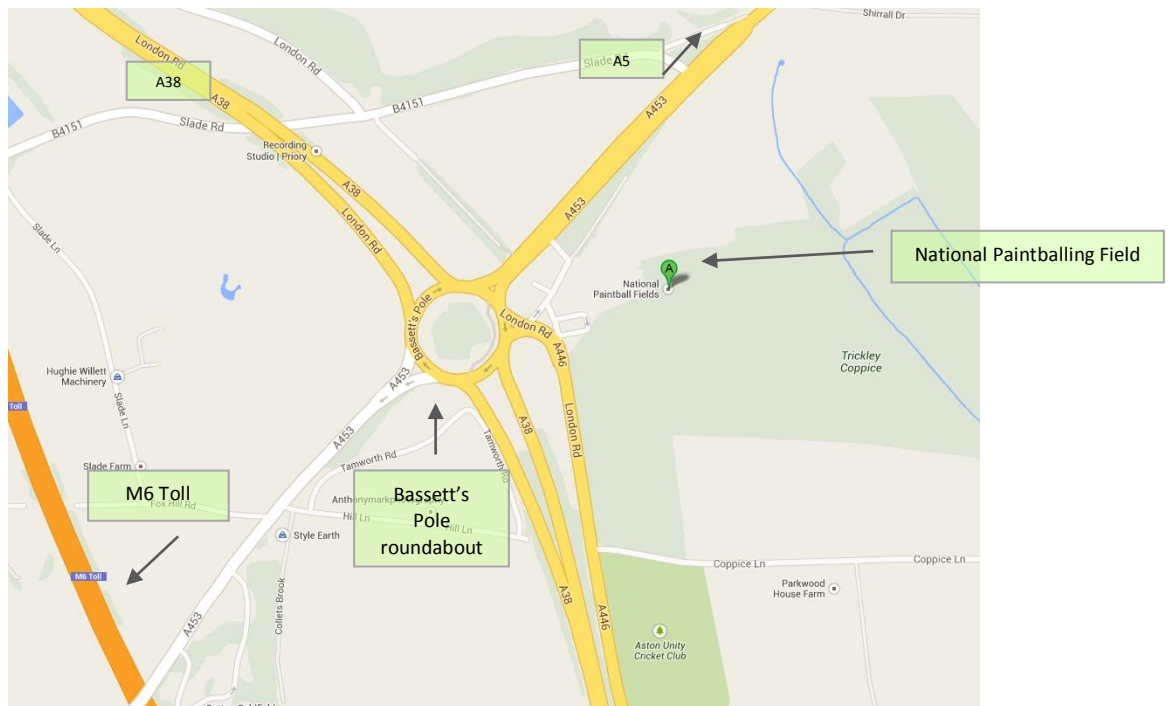

## Laser Tag and Paintballing Directions

### National Paintball Fields

At the Bassetts Pole roundabout, take the A446 towards the Belfry and turn immediately left onto the McDonalds and The Bassetts Pole pub road. Proceed past the pub and the paintball site is on the right hand side next to the motorcycle shop

Onsite parking is available follow Marshall's parking instructions

**London Road, Bassetts Pole, Birmingham, B75 5SA**