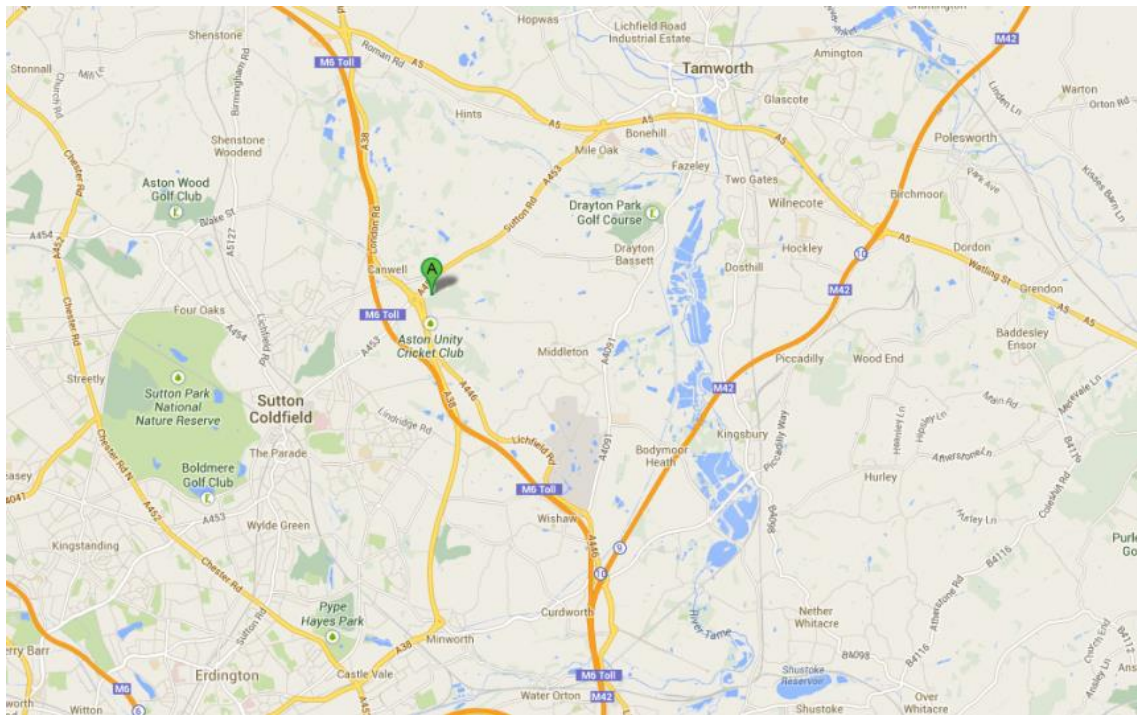

## Laser Tag and Paintballing Directions

### National Paintball Fields

At the Bassetts Pole roundabout, take the A446 towards the Belfry and turn immediately left onto the McDonalds and The Bassetts Pole pub road. Proceed past the pub and the paintball site is on the right hand side next to the motorcycle shop

Onsite parking is available follow Marshall's parking instructions

**London Road, Bassetts Pole, Birmingham, B75 5SA**