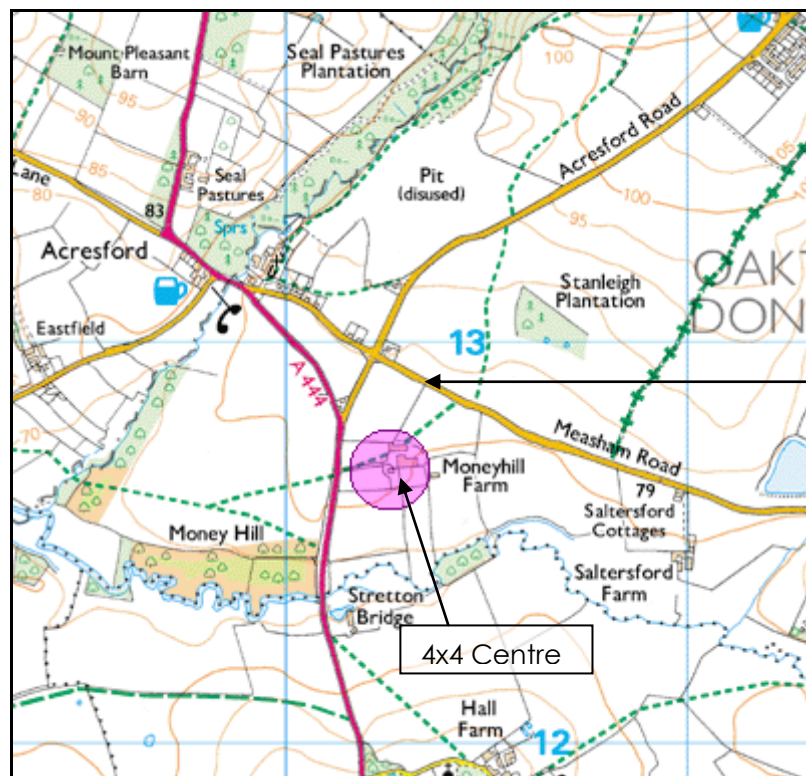

Directions to Off Road 4x4 Centre

Please use the Measham Road entrance

- Leave M42 at Junction 11
- Take A444 towards Burton Upon Trent
- Continue straight ahead on the A444 through Stretton en le Field
- After about half a mile turn right sign posted Donisthorpe, Moira onto Pump Lane
- At cross roads turn right onto Measham Road
- Turn right into Forest 4WD located at **Moneyhill Farm, DE12 8AE**
- Please contact Rob if you require any assistance on **07711 496532**